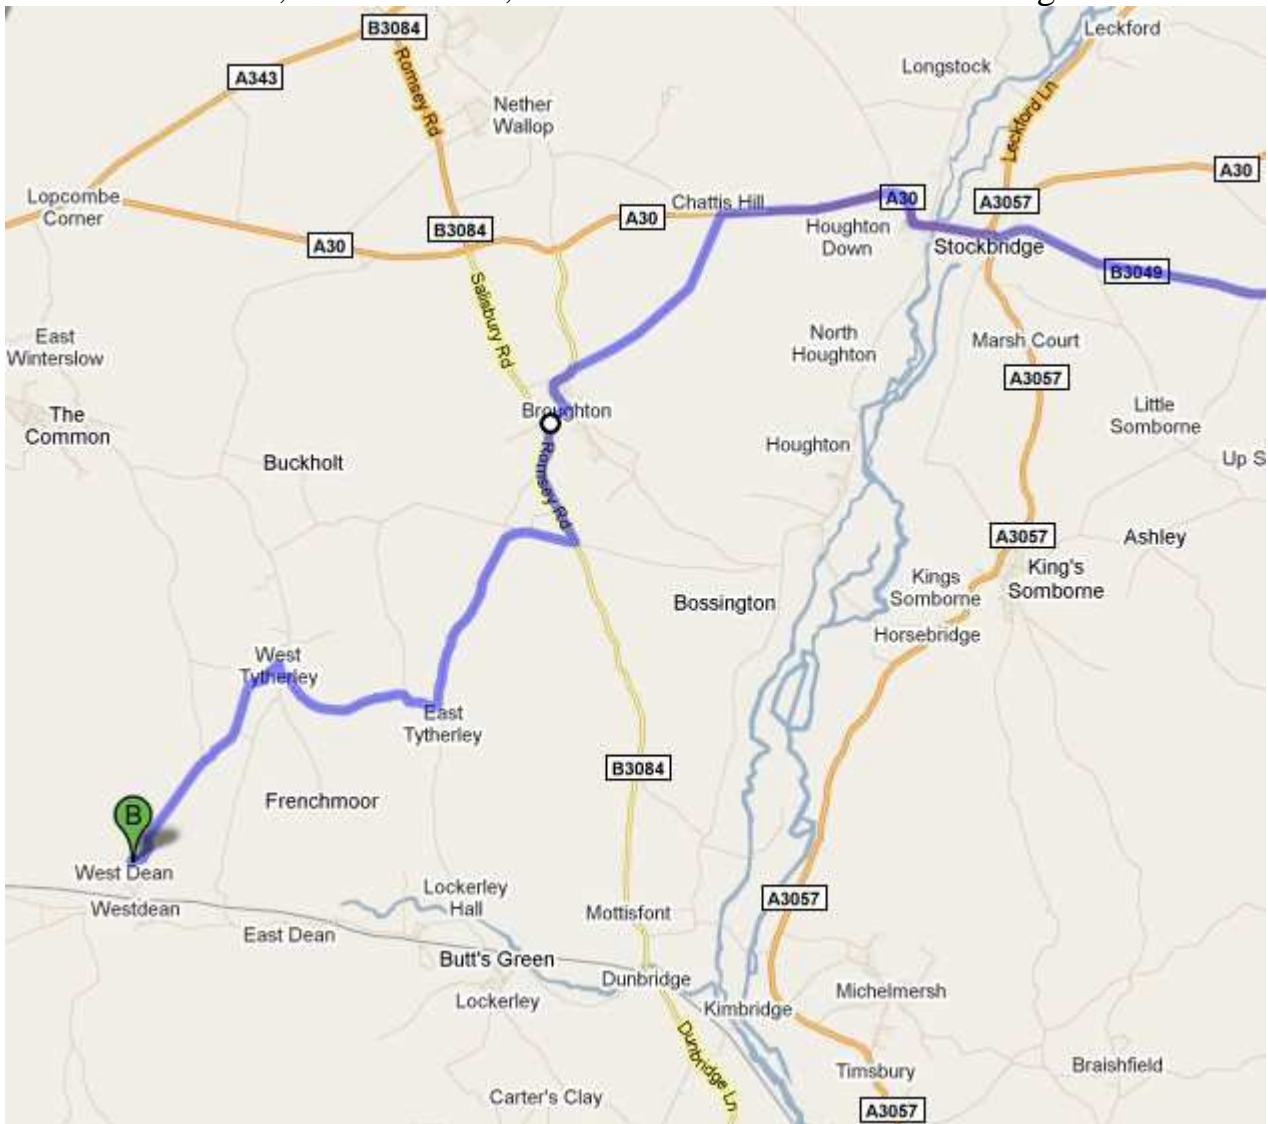

Directions West Dean, SALISBURY, Wiltshire. SP5-1JJ from Stockbridge

Approaching West Dean from West Tytherley along the Dean Road

The Dean Road leads into the northern end of Rectory Hill

The entrance to the track leading to the Borbach Chantry and Merry Meeting, West Dean.